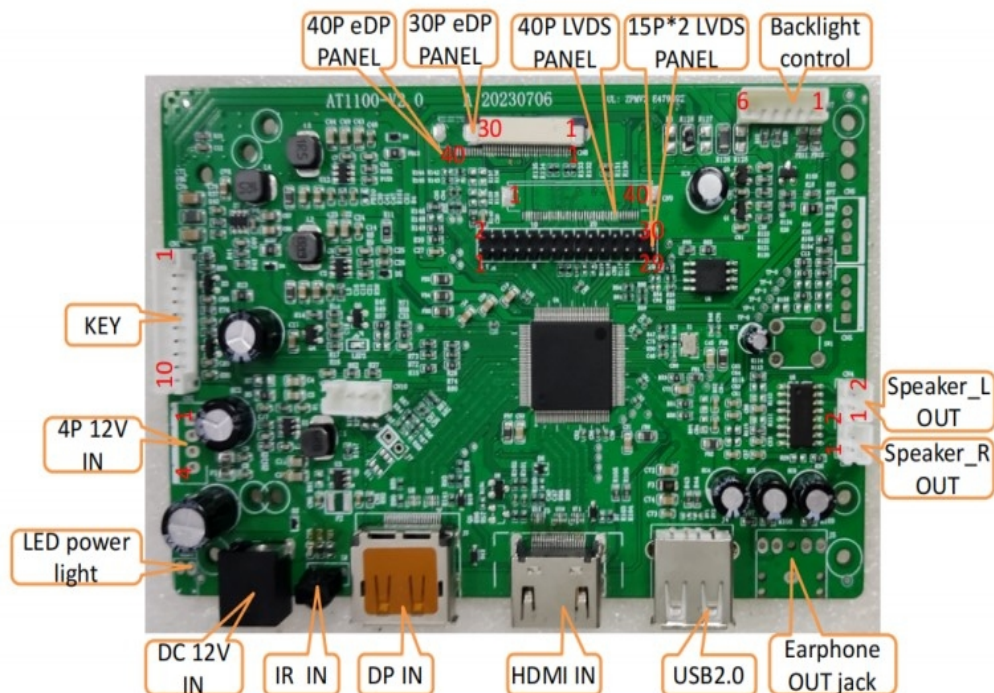

I/O of Driver Board