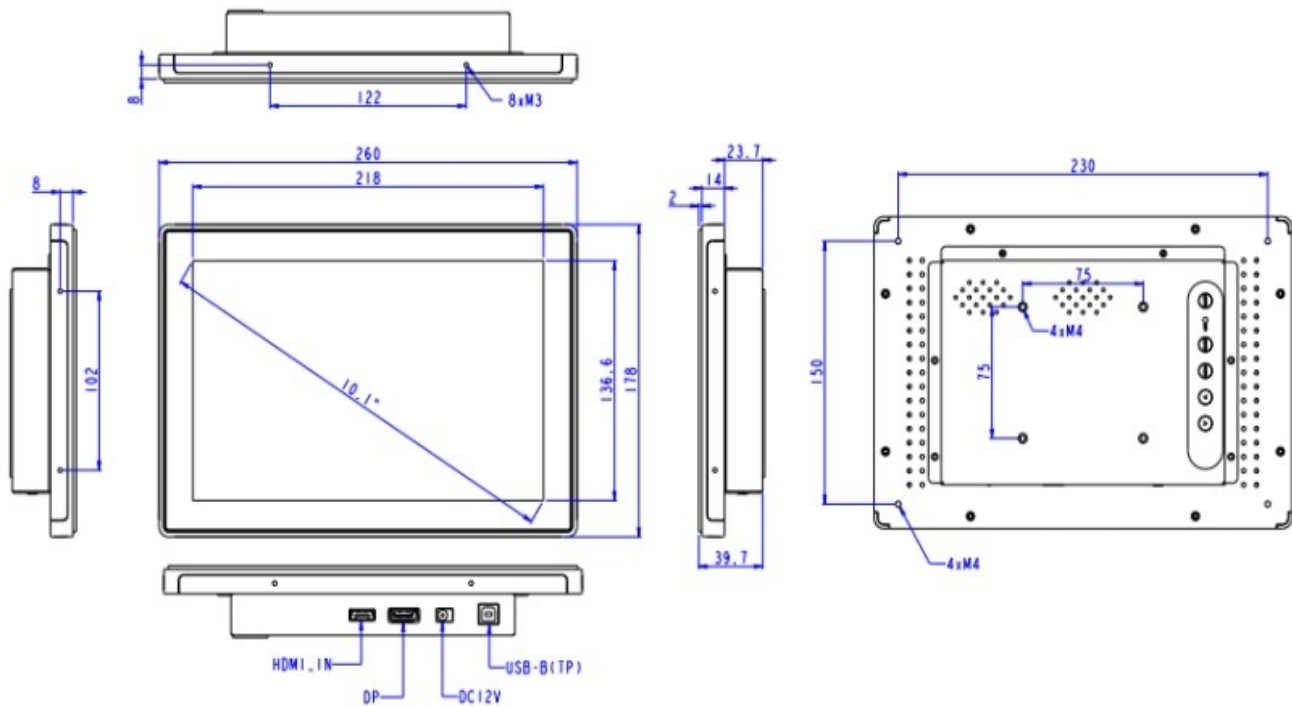

Model:OM and EM serials

Industrial Monitor

Openframed or enclosed LCD Advertising Screen from 4.3 inch to 43 inch

Mechanical Dimensions

Enclosed Serials

EM 1010