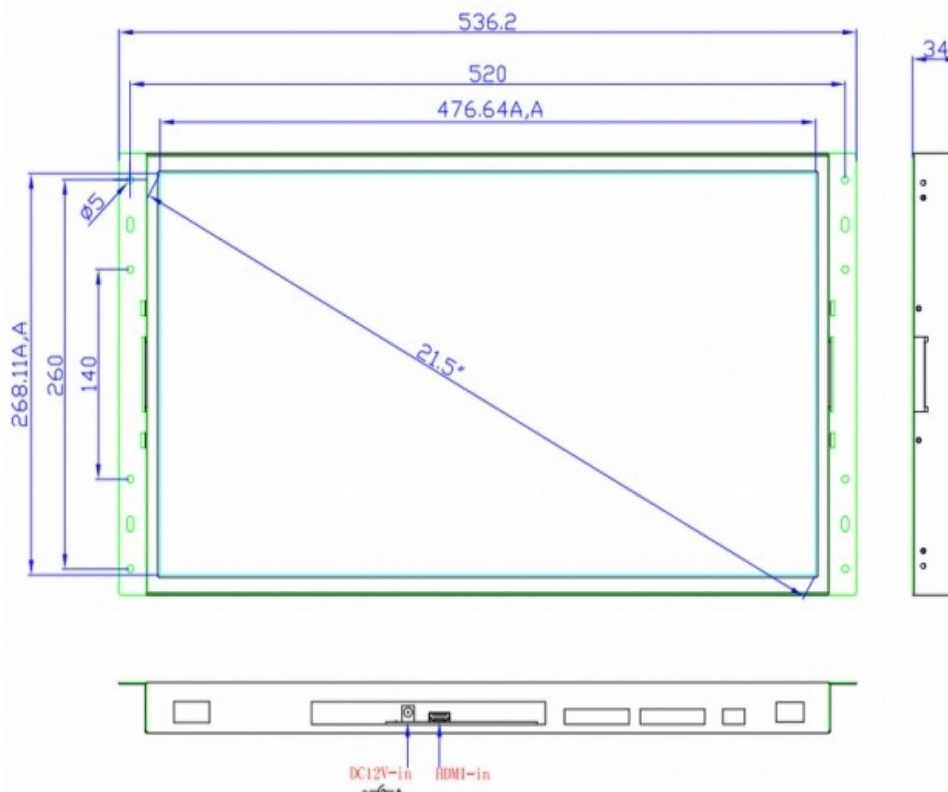

Custom Retail Solutions

Model:OM and EM serials

- > Retail Audio Player
- > Industrial Monitor
- > Commercial Tablet
- > Classic Video Screen
- > Multi-Screen System
- > Retail Lighting

Industrial Monitor

Openframed or enclosed LCD Advertising Screen from 4.3 inch to 43 inch

Mechanical Dimensions

Openframed Serials

OM1850

OM2150